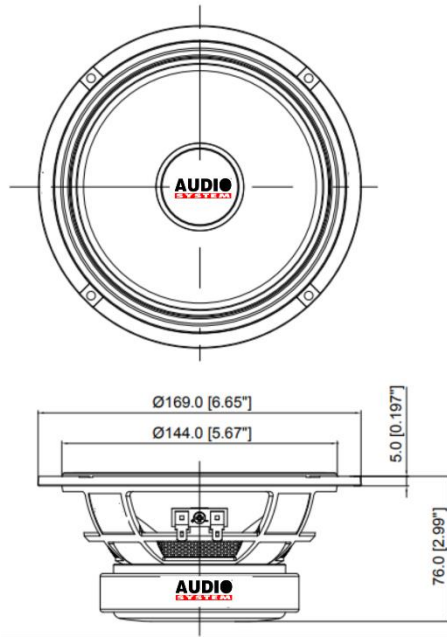

SPECIFICATIONS	KF-7
RMS Power (W)	150
MAX Power (W)	300
Fo (Hz)	123
Nominal Impedance (Ω)	4
Sensitivity @1w/1m (dB)	95±2
Frequency Range	110Hz 10KHz
Magnet	32 Oz
Voice Coil	1.5"
Cone	PAPER CONE
Mounting Depth (mm)	72
Mounting Diameter (mm)	145

AUDIO[®]

SYSTEM

Italy

KF-7
6.5" MIDRANGE SPEAKER

OWNER'S MANUAL
SPEAKER SYSTEM